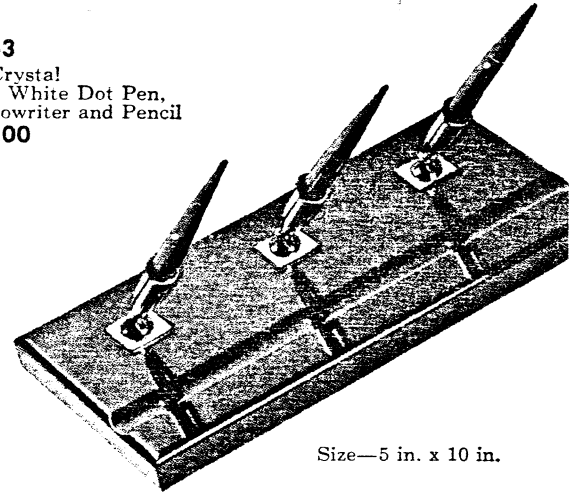

65J-3

Jet Crystal
With White Dot Pen,
Stratowriter and Pencil
\$73.00

Size—8 in. x 14 in.

40J-3

Jet Crystal
With White Dot Pen,
Stratowriter and Pencil
\$48.00

Size—5 in. x 10 in.

Desk Sets with Chains

V97J